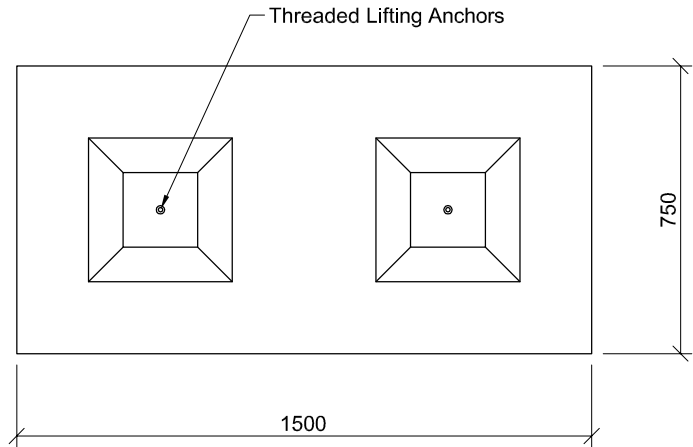

End-View

Plan

Elevation

Kelly / Lego Block
1:20

REV.	DESCRIPTION.	DATE.	BY.

DEERPARK INDUSTRIAL ESTATE
ORANMORE, Co. GALWAY.

TELEPHONE (091) 794537
FAX (091) 794586
E-MAIL: info@oranprecast.ie

CLIENT:	OPC	DRAWING STATUS:	
JOB:		SCALES: 1:20	
DRAWING:	Kelley Block	DATE:	DRAWN BY:
DRAWING NO:	1100-05-01	REV.:	CHECKED BY:
			SURVEYED BY: