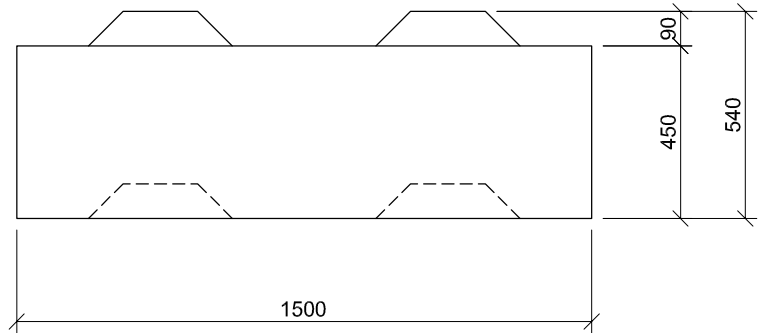

End-View

Plan

Elevation

Kelly / Lego Block
1:20

REV.	DESCRIPTION.	DATE.	BY.

DEERPARK INDUSTRIAL ESTATE
ORANMORE, Co. GALWAY.

TELEPHONE (091) 794537
FAX (091) 794586
E-MAIL: info@oranprecast.ie

CLIENT:	OPC	DRAWING STATUS:	
JOB:		SCALES: 1:20	
DRAWING:	Kelley Block	DATE:	DRAWN BY:
DRAWING NO:	1100-05-01	REV.:	CHECKED BY:
			SURVEYED BY: