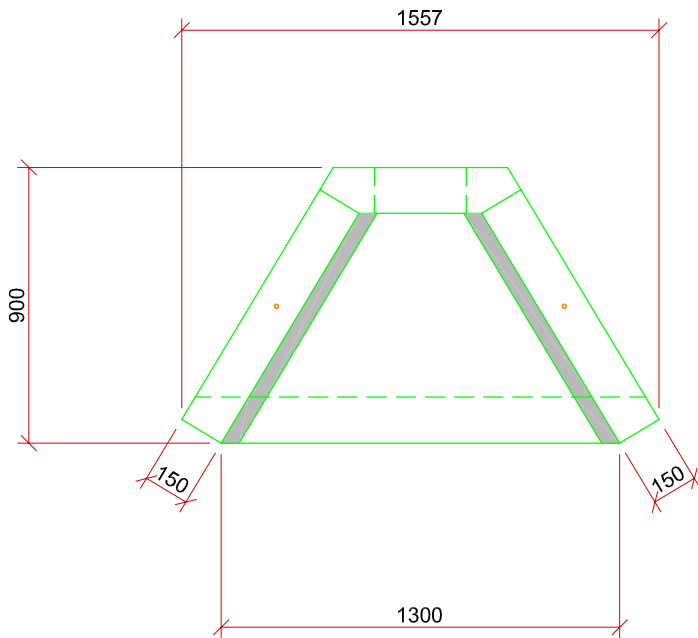

FRONT ELEVATION
1:25

SIDE ELEVATION
1:25

PLAN
1:25

3D REPRESENTATION

REV.	DESCRIPTION.	DATE.	BY.

DEERPARK INDUSTRIAL ESTATE
ORANMORE, Co. GALWAY. TELEPHONE (091) 794537
FAX (091) 794586
E-MAIL: info@oranprecast.ie

CLIENT:	OPC	DRAWING STATUS:	
JOB:	Headwall	SCALES:	
DRAWING:	Elevations & Plans	DATE:	DRAWN BY:
DRAWING NO:	800-06-01	REV.	CHECKED BY: SURVEYED BY: