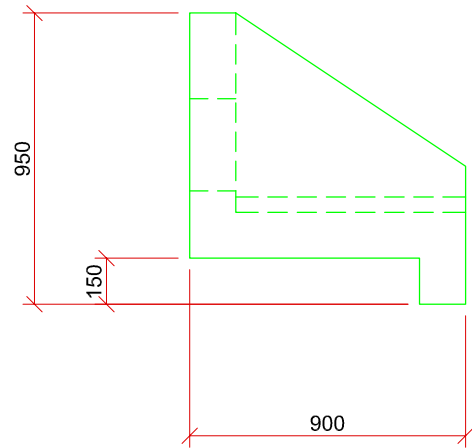

FRONT ELEVATION
1:25

SIDE ELEVATION
1:25

PLAN
1:25

3D REPRESENTATION

REV.	DESCRIPTION.	DATE.	BY.

DEERPARK INDUSTRIAL ESTATE
ORANMORE, Co. GALWAY. TELEPHONE (091) 794537
FAX (091) 794586
E-MAIL: info@oranprecast.ie

CLIENT:	OPC	DRAWING STATUS:	
JOB:	Headwall	SCALES:	
DRAWING:	Elevations & Plans	DATE:	DRAWN BY:
DRAWING NO:	800-06-01	REV.	CHECKED BY: SURVEYED BY: